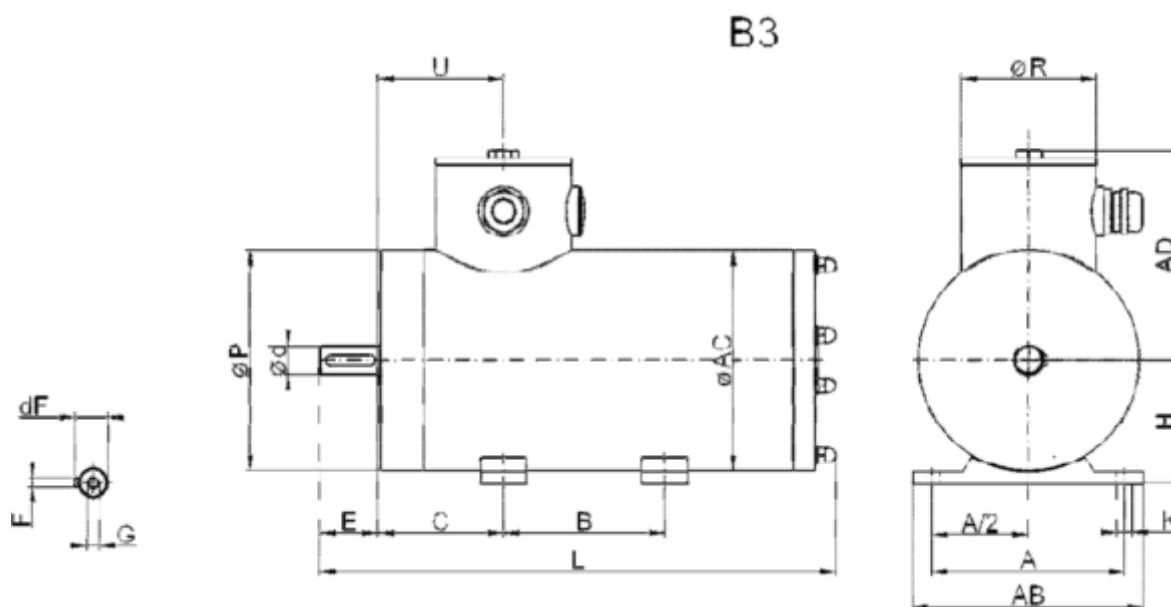

Article number: 25560003761270

Description: BEGE stainless steel AC motor EBS80K-6 IEC80 B3
0,37KW 900 rpm 3x230/400V 50HZ IP69K PTC

Measures

A = 125	E = 40	Ød = 19
A/2 = 62.5	F = 6	ØR = 89
AB = 150	G = M6	
AC = 144	H = 80	
AD = 135	K = 10	
B = 100	L = 308	
C = 50	P = 144	
dF = 21.5	U = 139	